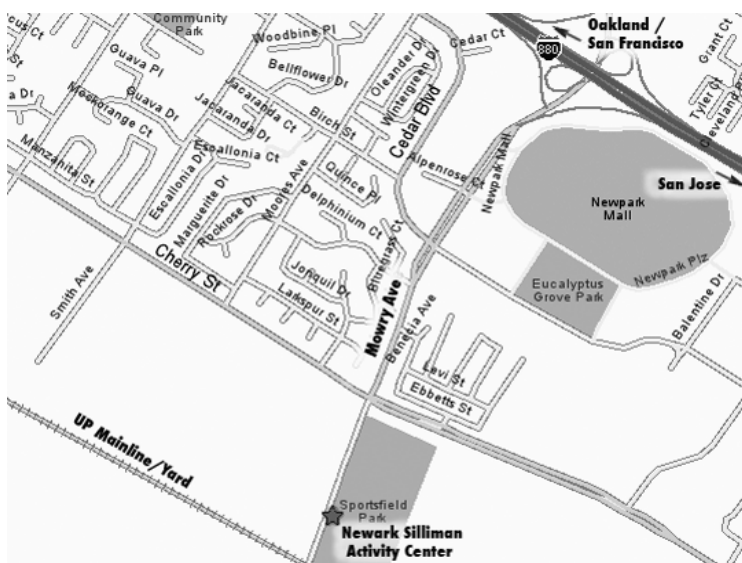

2005 BAPM MEET

BAY AREA PROTOTYPE MODELERS

2nd "Annual" Meet, Saturday - April 30, 2005
10 am to 5 pm

Silliman Activity Center: 6800 Mowry Ave., Newark, CA

Admission is $15, or just $12 if you bring model(s) to display

The Bay Area and Northern California's RR Prototype Modelers event is now in its 2nd year strong! Bring along your modeling projects, finished or in progress. All scales, eras, and roads are welcome! Meet with other modelers from across the country with similar modeling interests and share ideas and techniques and make new friends. See other finely detailed models up close and be inspired to take on that next workbench project!

Hundreds of model railroad locomotives and rolling stock on display, Modeling clinics will be led by master modelers Elizabeth Allen and Tony Thompson, followed by our raffle with prizes donated by hobby retailers & model manufacturers!

For additional information, contact Rob Sarberenyi at (510) 797-9165. To pre-register for the event (space is limited and pre-registration is encouraged!), via PayPal c/o espeef5@pacbell.net, or send your check to Robert Sarberenyi, 37171 Sycamore St. #1427, Newark CA 94560

Simple Directions: From San Jose - 880 North, take the **Mowry** Exit, RIGHT on Mowry, Pass Cherry St, Look for the parking to your left.
From Sacramento/SF/Oakland: 880 South, take the Mowry Exit, RIGHT on Mowry, Pass Cherry St, Look for the parking to your left.